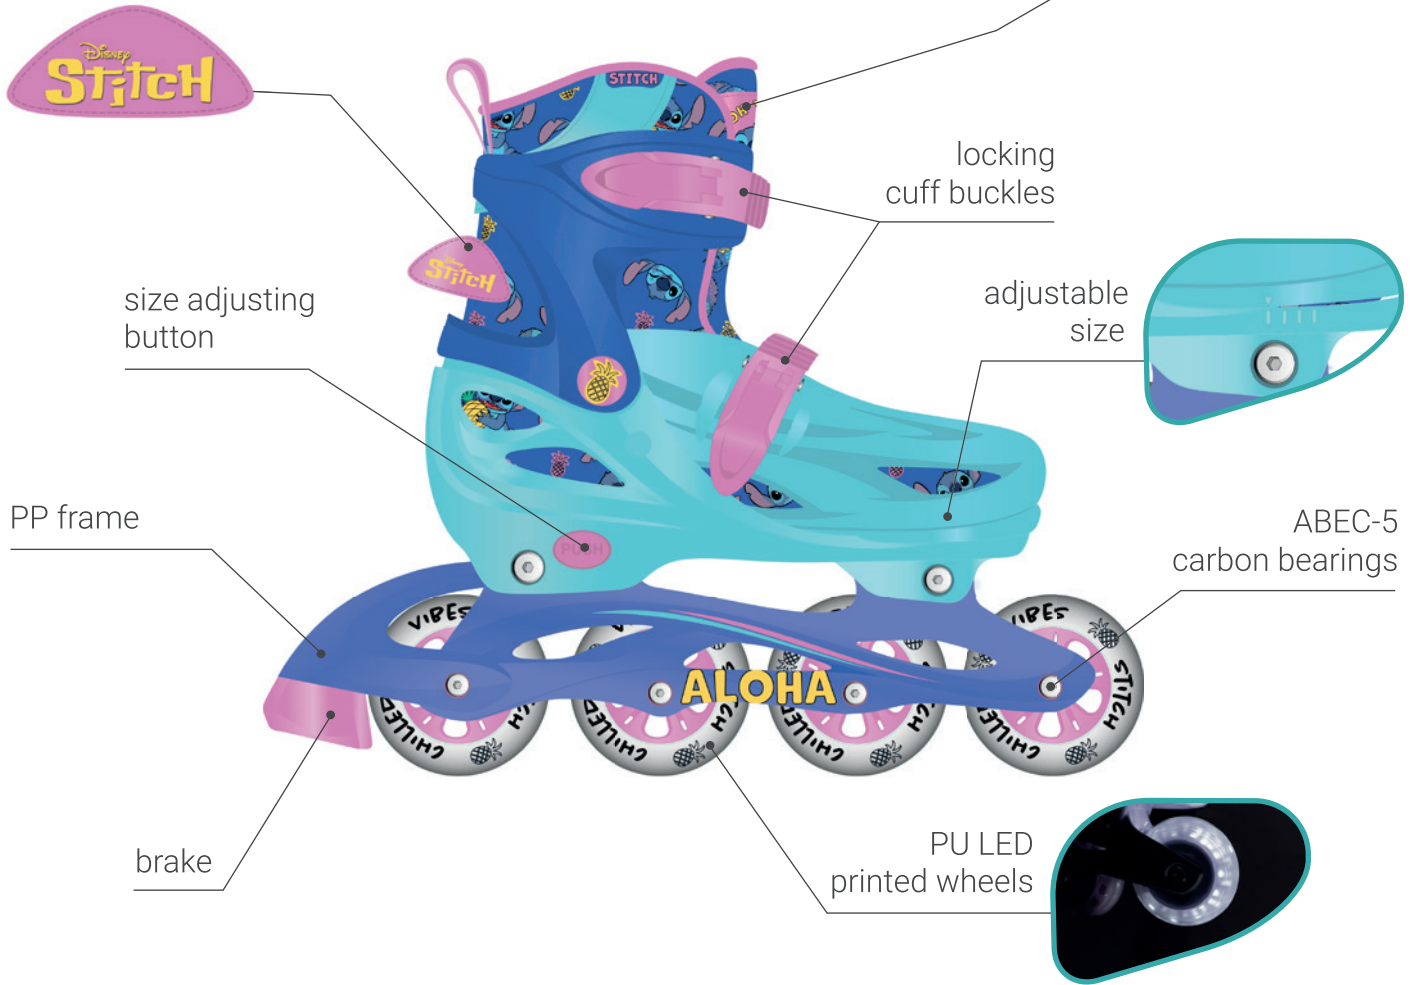

SIGN UP

- 1 Fill in registration form
- 2 Check confirmation e-mail
- 3 Sign in and place an order

stock availability
and ordering

your order history
and documents

XML & CSV
integration

Register now

INLINE SKATES

HARD BOOT 3IN1

Disney
Stitch

art.no.
59412

AVAILABLE MODIFICATIONS

STANDARD 3IN1

EXTRA OPTION 4IN1

SIZE: 26-29 (3 WHEELS)

30-33 (4 WHEELS)