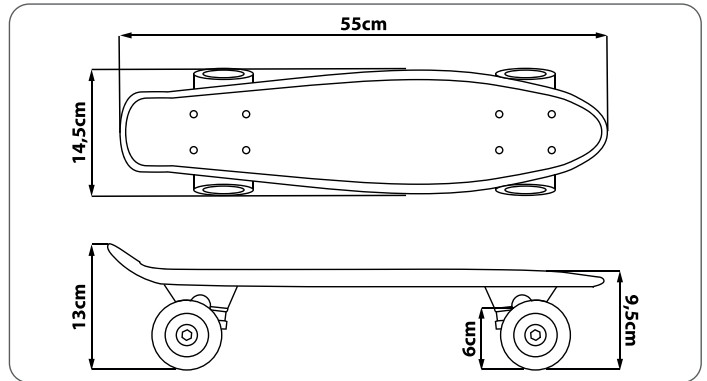

art.no.
59260
size 17"

MINI SKATEBOARDS 17"

TECHNICAL DETAILS

- ABEC 5 STEEL BEARINGS
NON-SLIP AND DURABLE DECK
- PVC 50 X 36 MM WHEELS
BUSHINGS : POLYPROPYLENE (PP)
- BOX 6 PCS
20 KG
- PP TRUCKS

PENNY

BOARDS 22" & 27"

Disney
STITCH

art.no. size 22"
59396
art.no. size 27"
59422

in-mold
printing

aluminium
trucks

PU wheels

PENNY BOARDS 22"

PENNY BOARDS 27"

Penny board is currently one of the most popular model among skateboards. It is perfect to use on pavements, squares and urban alleys. The wide and soft polyurethane wheels suppress vibration ensuring comfort, high quality ABEC-7 steel bearings guarantee smoothness and speed while riding. It is made of durable plastic with non slip deck and in-mold printing on the top.

TECHNICAL DETAILS 22"

 ABEC 7 STEEL BEARINGS

 PU 60 X 45 MM WHEELS

 BOX 4 PCS

 DURABLE ALUMINUM TRUCKS

 NON-SLIP AND DURABLE DECK

 BUSHINGS : POLYETHYLENE (PE)

 50 KG