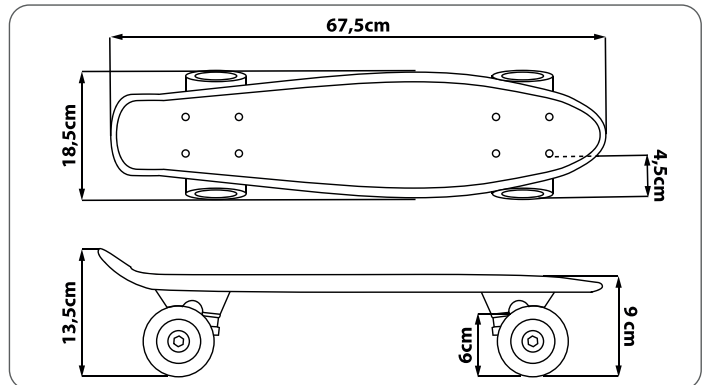

art.no.
59260
size 17"

MINI SKATEBOARDS 17"

TECHNICAL DETAILS

- ABEC 5 STEEL BEARINGS
NON-SLIP AND DURABLE DECK
- PVC 50 X 36 MM WHEELS
BUSHINGS : POLYPROPYLENE (PP)
- BOX 6 PCS
20 KG
- PP TRUCKS

PENNY

BOARDS 22" & 27"

Disney
STITCH

art.no. size 22"
59396
art.no. size 27"
59422

in-mold
printing

aluminium
trucks

PU wheels

PENNY BOARDS 22"

PENNY BOARDS 27"

Penny board is currently one of the most popular model among skateboards. It is perfect to use on pavements, squares and urban alleys. The wide and soft polyurethane wheels suppress vibration ensuring comfort, high quality ABEC-7 steel bearings guarantee smoothness and speed while riding. It is made of durable plastic with non slip deck and in-mold printing on the top.