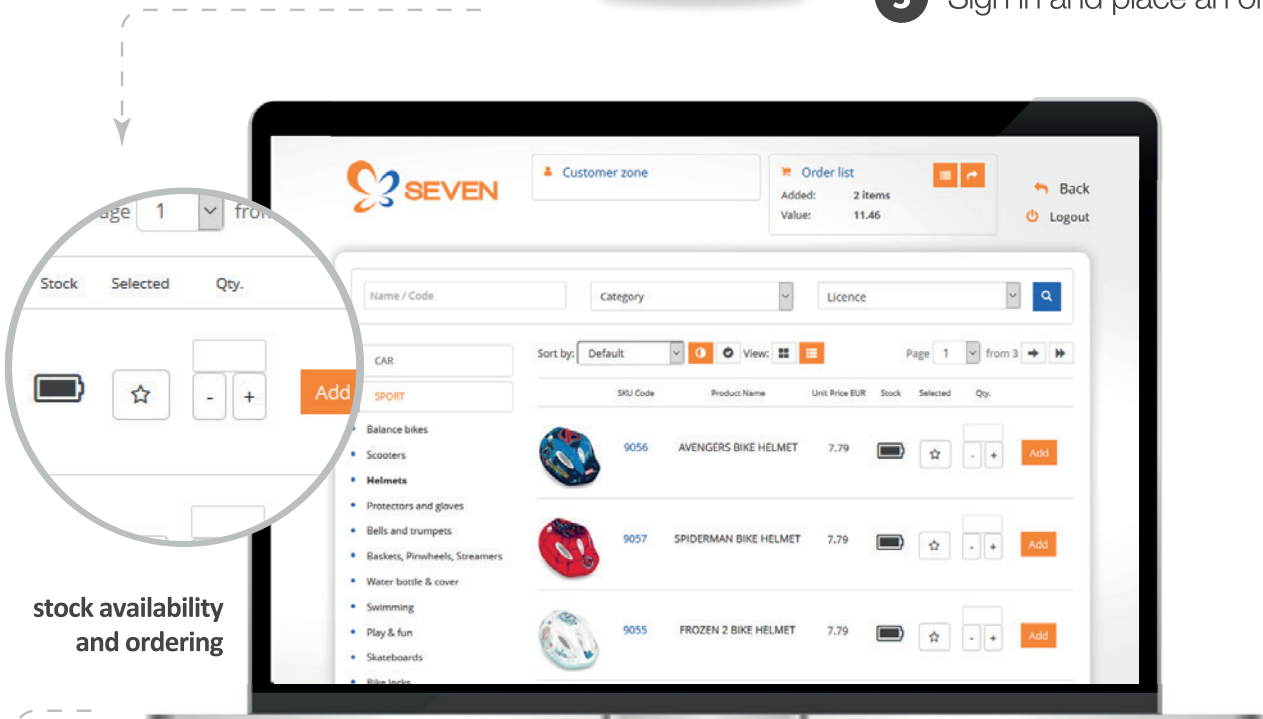

stock availability
and ordering

your order history
and documents