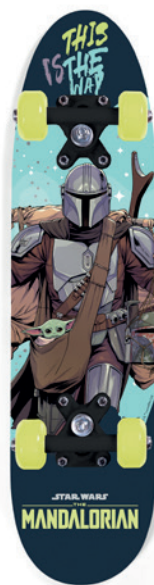

art.no.
34043

art.no.
34042

art.no.
9941

art.no.
59263

art.no.
9934

art.no.
59271

WOODEN SKATEBOARDS 31"

Modern version of the classic skateboard made of 9-layer maple wood, equipped with PU printed wheels, ABEC-7 steel bearings, aluminium trucks and PU bushings what makes the ride more smooth and exciting!