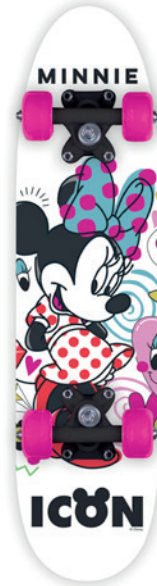

art.no.
9935

Disney
Minnie Mouse