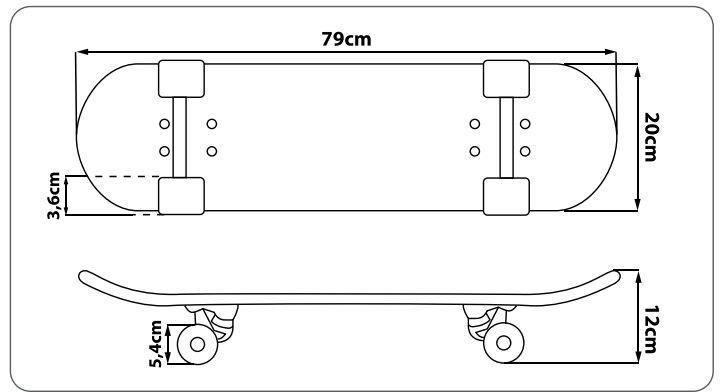

WOODEN SKATEBOARDS 31"

Modern version of the classic skateboard made of 9-layer maple wood, equipped with PU printed wheels, ABEC-7 steel bearings, aluminium trucks and PU bushings what makes the ride more smooth and exciting!

art.no.
59402

printed griptape

transfer printing