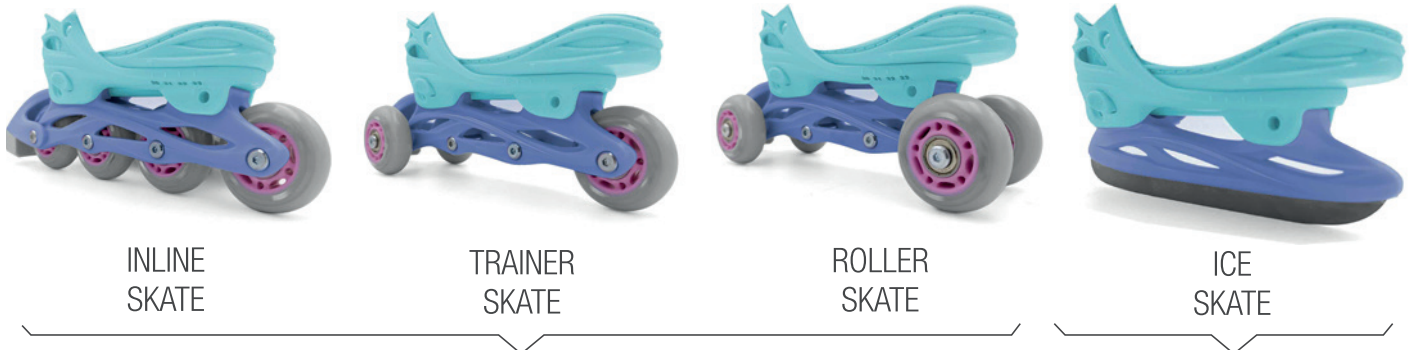

HARD BOOT 3IN1

Disney
Stitch

art.no.
59412

AVAILABLE MODIFICATIONS

STANDARD 3IN1

EXTRA OPTION 4IN1

SIZE: 26-29 (3 WHEELS)

30-33 (4 WHEELS)