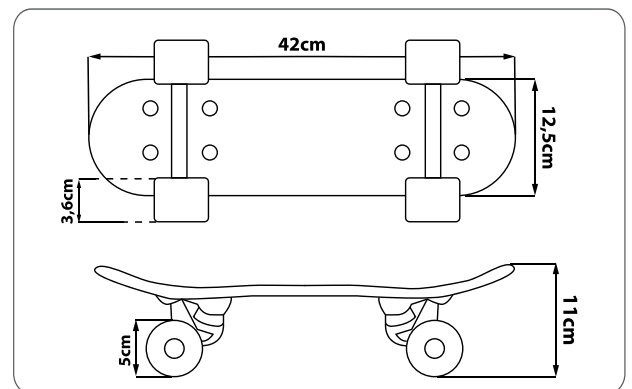

art.no.
59260
size 17"

MINI SKATEBOARDS 17"

TECHNICAL DETAILS

- ABEC 5 STEEL BEARINGS
NON-SLIP AND DURABLE DECK
- PVC 50 X 36 MM WHEELS
BUSHINGS : POLYPROPYLENE (PP)
- BOX 6 PCS
20 KG
- PP TRUCKS

PENNY

BOARDS 22" & 27"