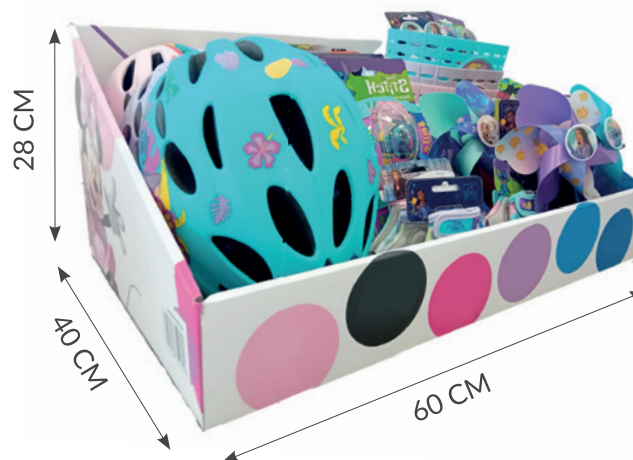

TECHNICAL DETAILS

MADE OF CARTON BOX

CARTON DISPLAYS PRODUCED IN DIFFERENT SIZE