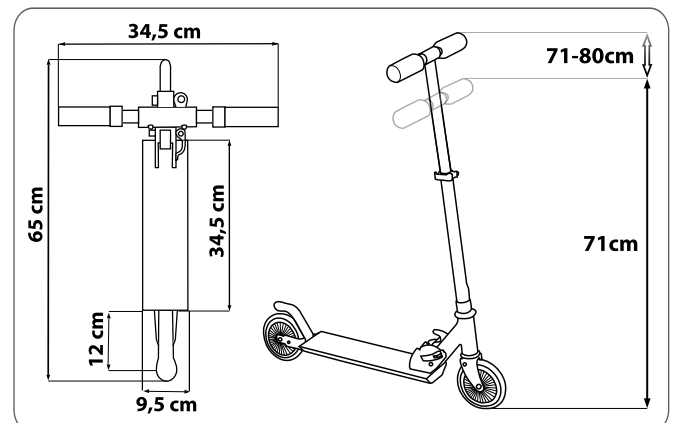

TECHNICAL DETAILS

	120 MM, POLYURETHANE WHEELS		BOX 6 PCS
	2,1 KG WEIGHT		50 KG
	ABEC 7 BEARINGS