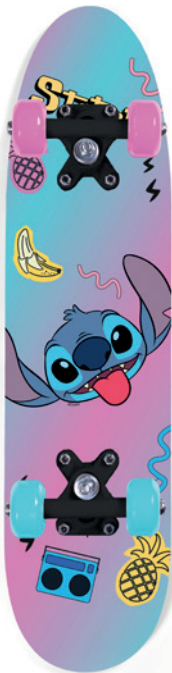

MARVEL
SPIDERMAN

art.no. size 27"
59968

VENOM

art.no. size 27"
59966

STAR WARS

art.no. size 22"
9932
art.no. size 27"
59424

STAR WARS
THE
MANDALORIAN

art.no. size 22"
59961
art.no. size 27"
59426

WOODEN SKATEBOARDS 24"

Disney
Stitch

art.no.
59350

printed
griptape

modern
desing

art.no.
59262

Disney
Minnie Mouse

art.no.
9935

art.no.
34043

art.no.
34042

art.no.
9941

art.no.
59263

art.no.
9934

art.no.
59271

WOODEN SKATEBOARDS 31"

Modern version of the classic skateboard made of 9-layer maple wood, equipped with PU printed wheels, ABEC-7 steel bearings, aluminium trucks and PU bushings what makes the ride more smooth and exciting!