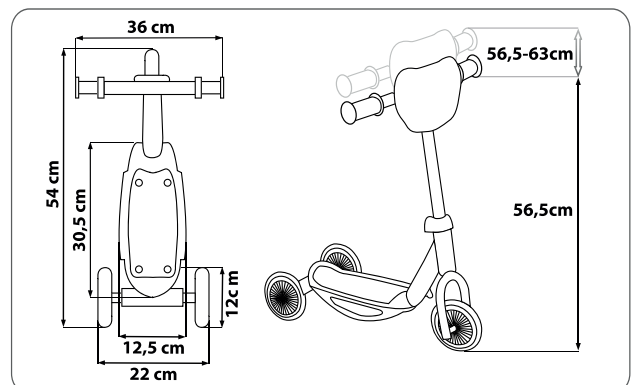

THREE WHEELS BABY SCOOTERS

art.no.
34014

art.no.
34015

art.no.
59933

art.no.
59962

art.no.
59973

art.no.
59425